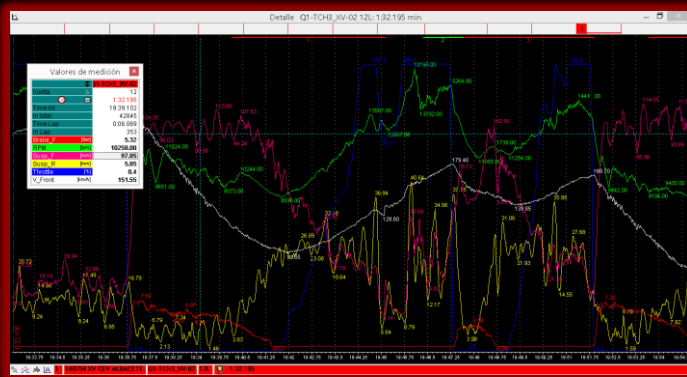

# MotoStudent Special Kit

CSR MotorSport oficial 2D-Datarecording Dealer offers the MotoStudent Special Kit of data acquisition.

This Kit contains all the hardware that is necessary for have a complete data recording system in a your motorcycle. It contains a Logger, GPS anthena, speed sensor, suspension sensors, brake pressure sensor, LCD Minidash with Leds and 1 year of software license Full level included.

Plug & play system, quick and easy installation and high quality, derivate directly from the most sophisticated systems that is using in MotoGP class.

**3.300€ TAXES & Transport included.**

Contact with us and receive more information about the characteristics of the special Motostudent KIT.