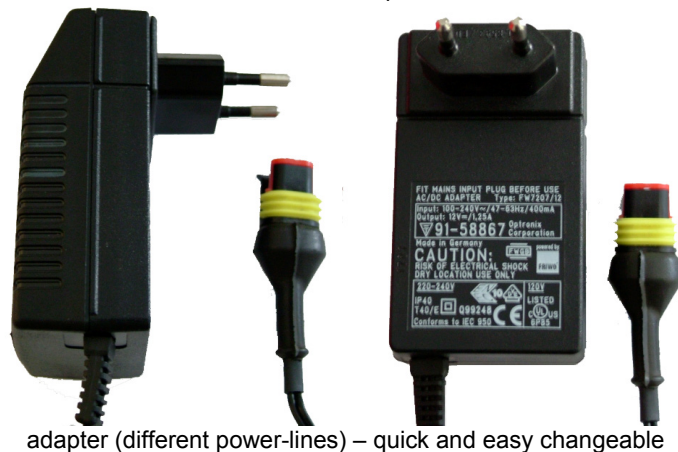

**AC-PWR\_AC\_DC-universal-000**

**Universal AC/DC adapter 230V / 12V**

- | Function  | Scope of supply |
|---|-----------------|
| ➤ Universal AC/DC adapter with output 12V / 1.25A |                 |

AC/DC adapter

adapter (different power-lines) – quick and easy changeable

AUS

U.K.

U.S.A / ASIA

**Technical specifications**

**Electrical characteristics**

|             |                                     |
|-------------|-------------------------------------|
| Input.....  | 100-240V V AC<br>47-63 HZ<br>400 mA |
| Output..... | 12 V DC<br>1.25 A                   |